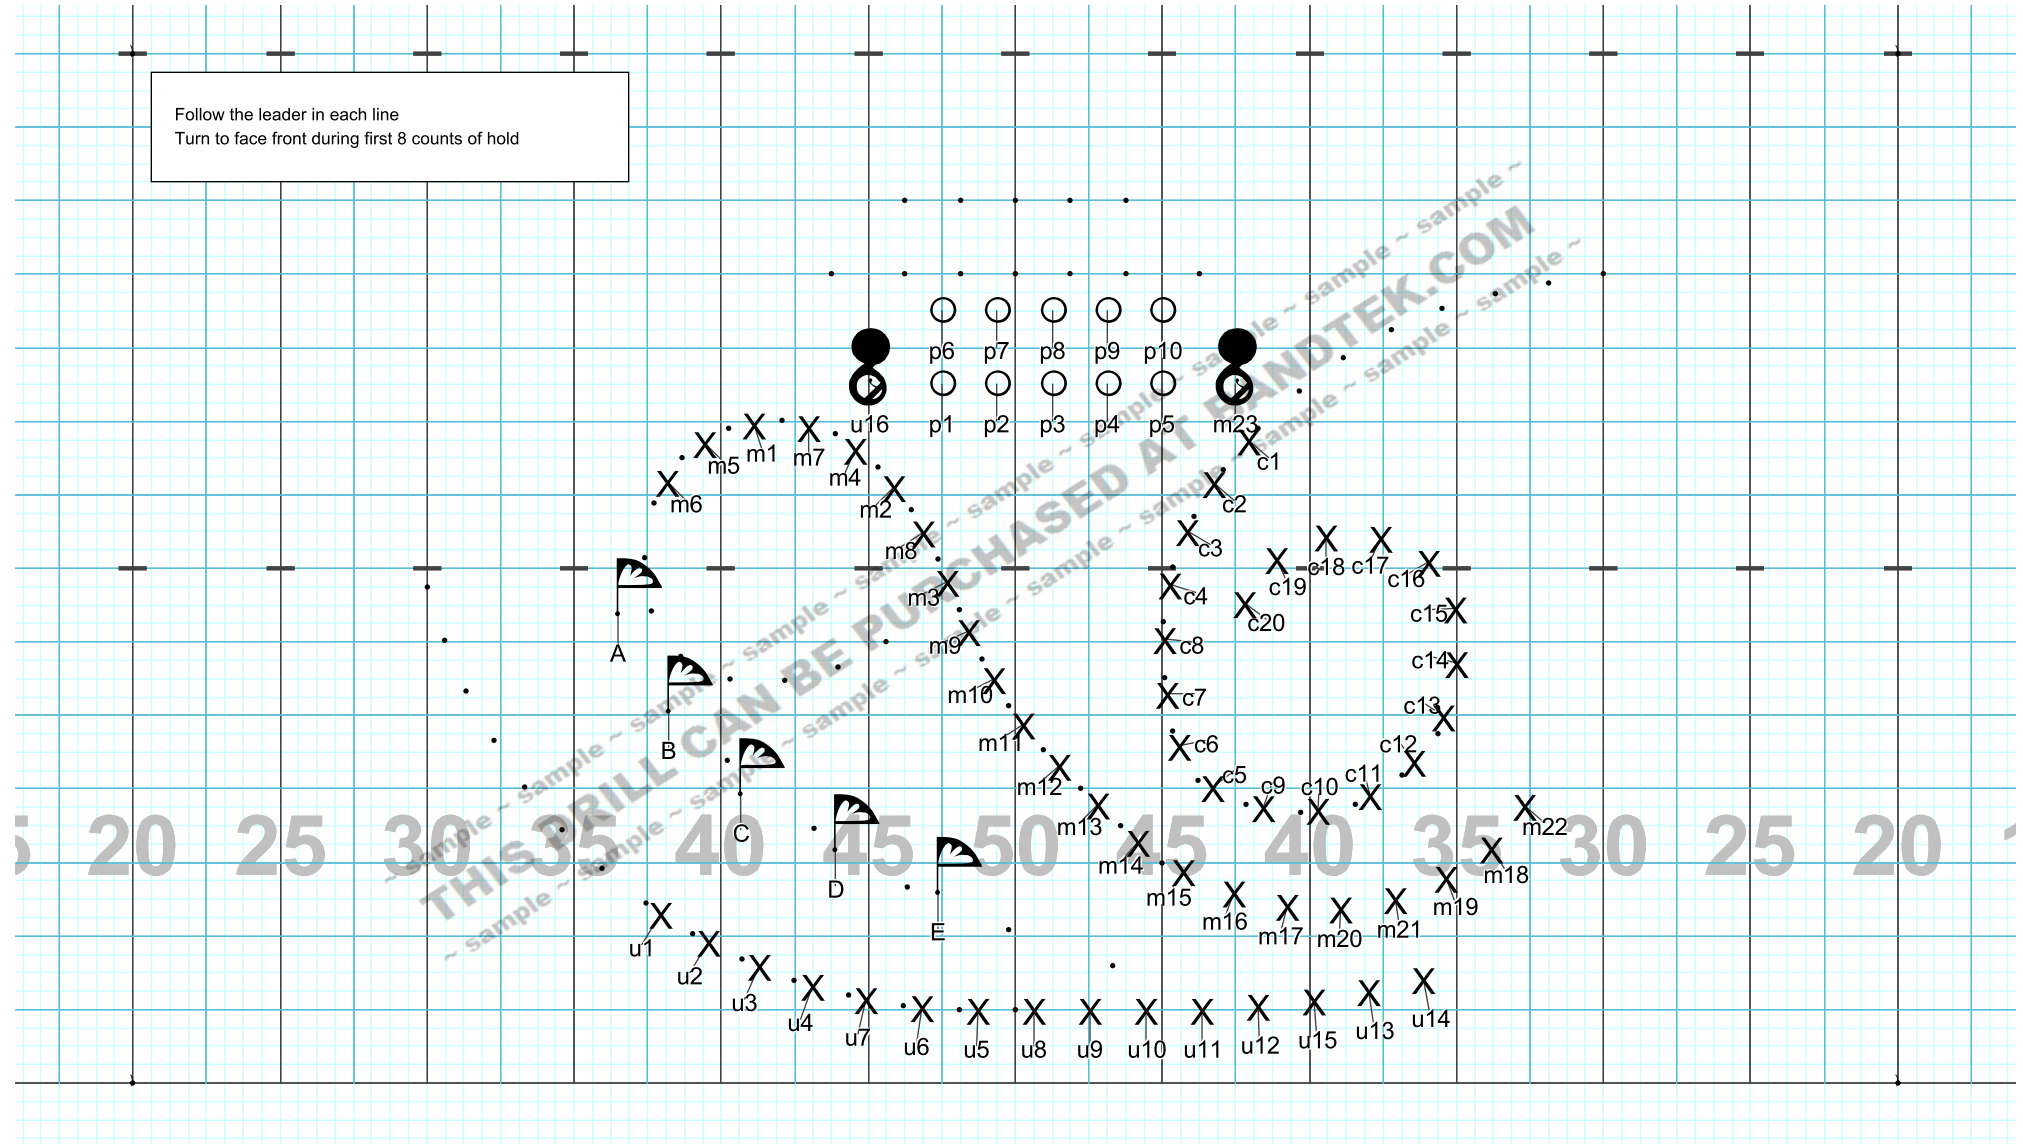

5 20 25 30 35 40 45 50 45 40 35 30 25 20

Director Viewpoint

5 20 25 30 35 40 45 50 45 40 35 30 25 20

Director Viewpoint

turn to direction of next move during last 8 counts of hold

Director Viewpoint

Follow the leader in each line
Turn to face front during first 8 counts of hold

Director Viewpoint

Director Viewpoint

Director Viewpoint

Director Viewpoint

Director Viewpoint

Director Viewpoint

Director Viewpoint

Director Viewpoint