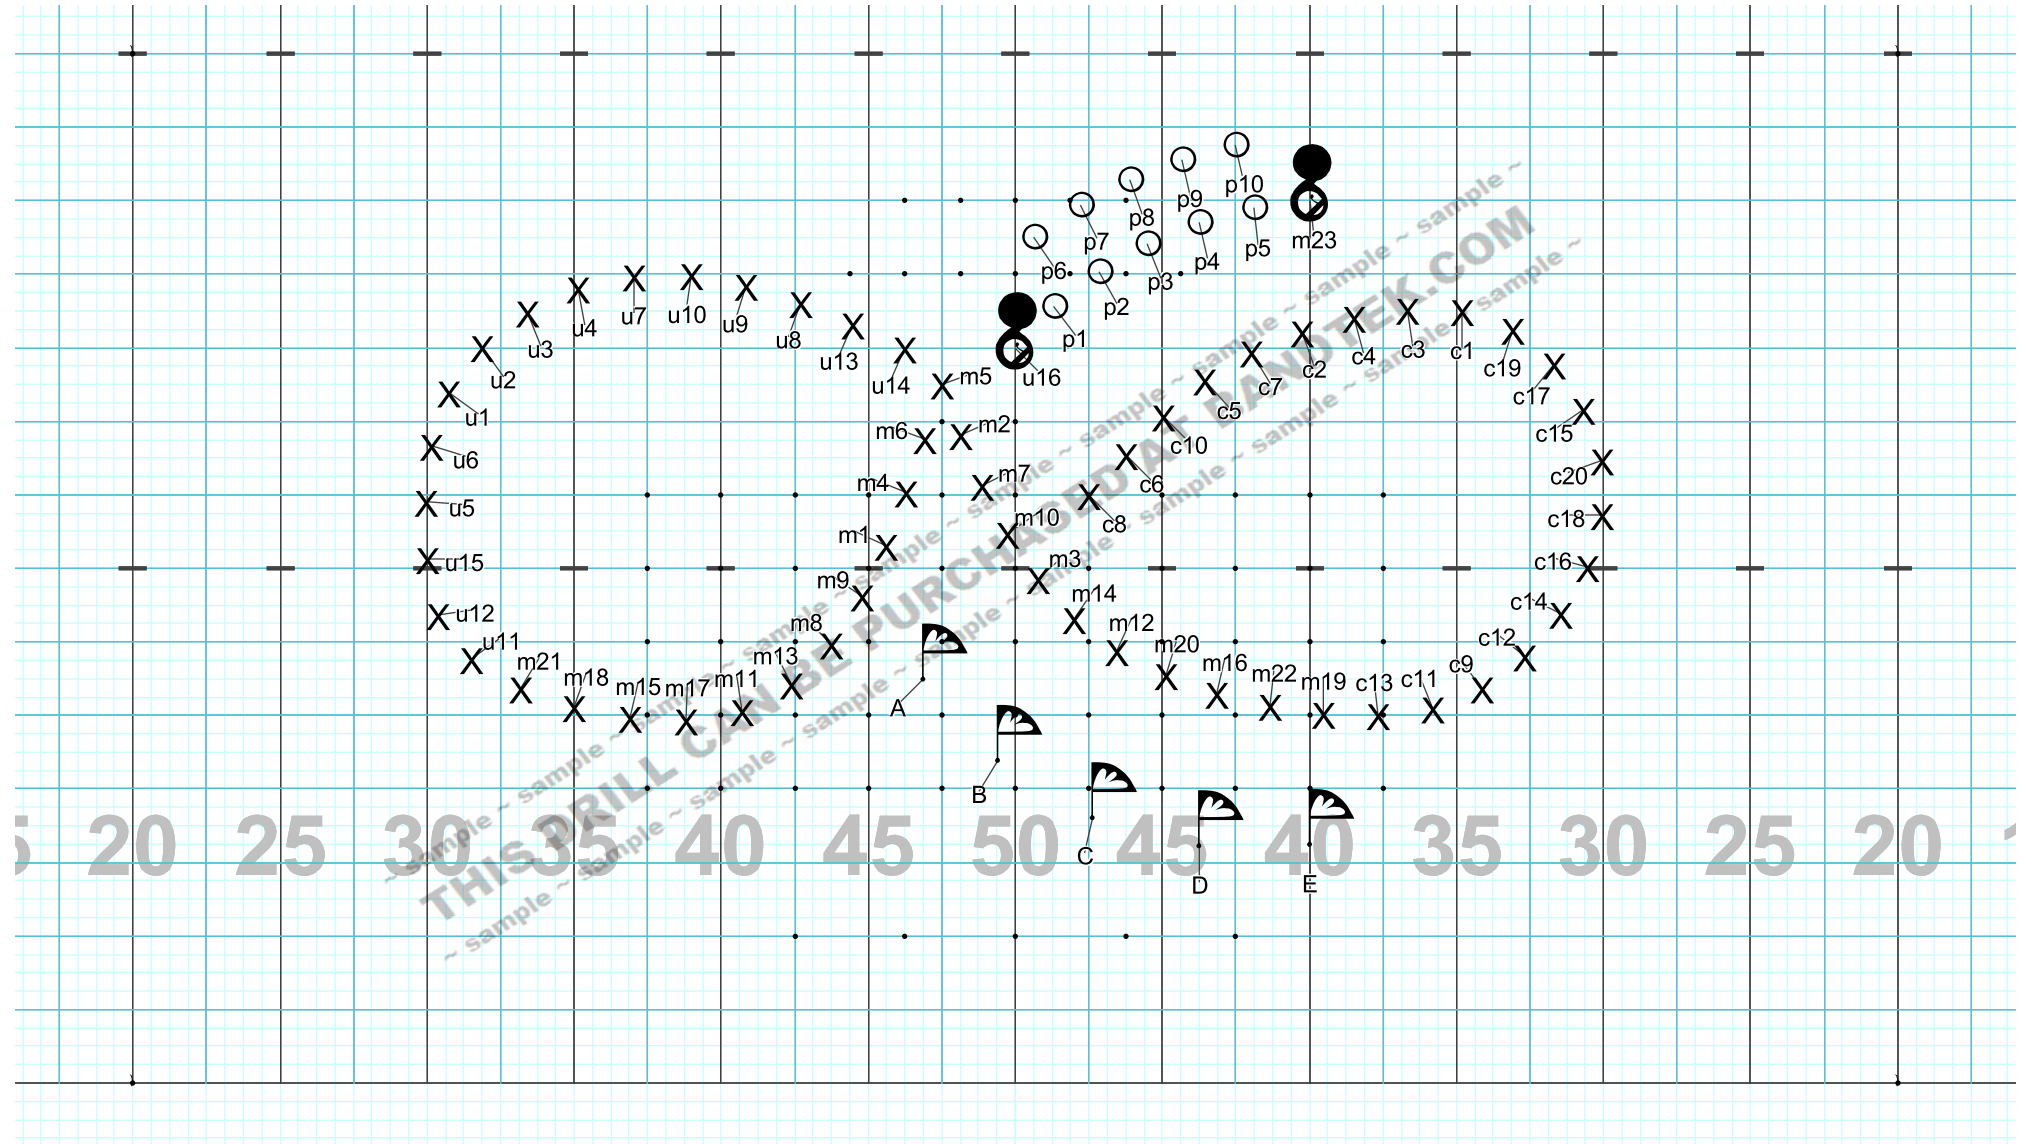

5 20 25 30 35 40 45 50 45 40 35 30 25 20

Director Viewpoint

5 20 25 30 35 40 45 50 45 40 35 30 25 20

Director Viewpoint

turn to direction of next move during last 8 counts of hold

Director Viewpoint

Follow the leader in each line
Turn to face front during first 8 counts of hold

Director Viewpoint

Director Viewpoint

Director Viewpoint

Director Viewpoint

Director Viewpoint

Director Viewpoint

Director Viewpoint

Director Viewpoint

Director Viewpoint

Director Viewpoint